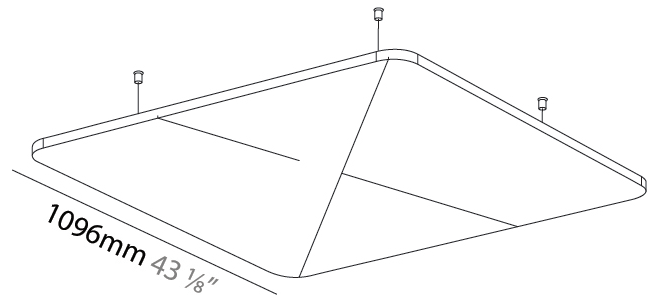

GENERAL

Series: Quantum Acoustic Light Panel
Brand: Prolicht
Division: Architectural
Mounting Type: Suspension
Mounting Location: Ceiling
Subcategory: Acoustic

PHYSICAL

Shape: Round
Length (mm): 1096
Length (in): 43 1/8
Width (mm): 1096
Width (in): 43 1/8
Height (mm): 54
Height (in): 2 1/8
Light Distribution: Indirect
Fixture Finish: SSR / BKV / CWI / CRY / HAB / UFT / ITA / RUA / FTG / MYG / LOD / PUS / FRO / FUP / KIA / POP / BLS / SPG / MEY / GOH / GUM / CHC / COM / ABZ / JAG / OBR / MOS / ROR
Accent Finish: ANC / ASH / BNA / BTC / BZE / CEL / EGG / EVG / FOG / FOS / FST / FUA / IRI / IRO / KHA / LIC / LIM / MER / MSN / MUS / ONX / PEA / PLU / POL / PPY / RAY / ROY / RST / STE / SWD / TAN / TAU

Fixture Material: Aluminum
Cable Details: 2 000mm / 78 3/4" or 6 000mm / 236 1/4" Transparent Cable

ELECTRICAL

Lamp Type: LED (Zhaga Standard)
Input Wattage (W): 31.7
Total Output Wattage (W): 29.1
Dimming: Non-Dimmable
Driver Included: Yes
Driver Location: Integrated
Driver Type: Constant Current - Universal
Driver Class: Class 2
Input Voltage (V): 120 - 277

LED

Color Temperature (°K): 2700 / 3000 / 3500 / 4000
Max. Delivered Lumen (lm): 2338 / 2362 / 2432 / 2503
Nominal Lumen (lm): 2851 / 2880 / 2966 / 3053
CRI: >90 CRI
Lamp Life (hrs): 50000

OPTICAL

RATINGS AND CERTIFICATIONS

Certified By: CSA Certified to UL and CSA Standards
IP rating: IP20